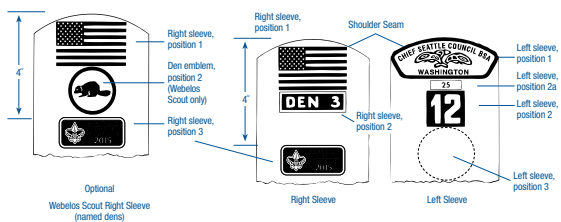

There are more items available at the scout store and online. These are the items Pack 381 is asking your scout to start with.

The closest store is located at: 811 W. Hillgrove Ave. LaGrange, IL

You can also order online.

1. Short Sleeve Shirt
2. Neckerchief
3. Neckerchief Slide
4. Pack Numerals
5. World Scout Crest Emblem
6. Crest 100 Year Ring
7. Den Number
8. Council Shoulder Insignia

CUB SCOUT INSIGNIA

CUB SCOUT INSIGNIA